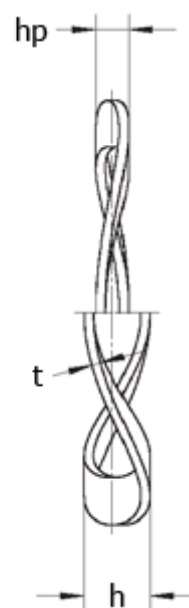

Article number: 22012708

Description: Wave washer L&M 51x44x0,4 K3
for bearing : 6205, 6304

Measures

d1	= 43.60	Weight (kg) / 100 pcs = 0.167
d2	= 50.60	
F (N) at hp	= 120.0	
For bearing	= 6304	
h	= 3.8	
hp	= 1.70	
t	= 0.40	
Waves	= 4	